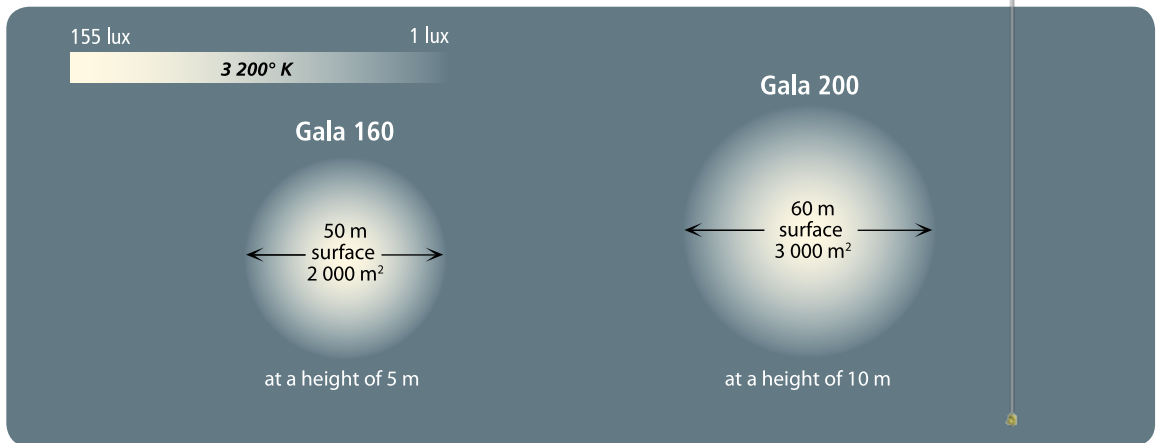

gala
by airstar

airstar
Space lighting

Specification

- > Helium-inflated balloon
- > Can also be air-inflated and suspended
- > Indoor use
- > Dimmable light (halogen)

Customisation

- > Vinyl graphics
- > Digitally-printed envelopes
- > Coloured, embroidered or printed slip covers (only for Gala 200)

Use

- > Lighting
- > Decoration
- > Promotion
- > Branding

Photometric specifications

Technical data

Gala	Gala 160		Gala 200	
Diameter	160cm (5'3")		200cm (6'6")	
Helium volume	2.20m ³ (78ft ³)		4.20m ³ (148ft ³)	
Average set up time	15 minutes		20 minutes	
Type of lamps	Halogen		Halogen	
Supply voltage	230v	120v	230v	120v
Number and power of lamps	2* 1000w	4* 400w	2* 1000w	4* 400w
Number of plugs	1	1	1	1