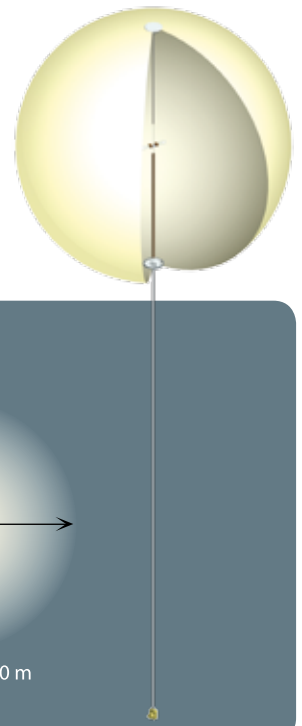

gala
by airstar

airstar
Space lighting

Specification

- > Helium-inflated balloon
- > Can also be air-inflated and suspended
- > Indoor use
- > Dimmable light (halogen)

Customisation

- > Vinyl graphics
- > Digitally-printed envelopes
- > Coloured, embroidered or printed slip covers (only for Gala 200)

Use

- > Lighting
- > Decoration
- > Promotion
- > Branding

Photometric specifications

Technical data

Gala	Gala 160		Gala 200	
Diameter	160cm (5'3")		200cm (6'6")	
Helium volume	2.20m ³ (78ft ³)		4.20m ³ (148ft ³)	
Average set up time	15 minutes		20 minutes	
Type of lamps	Halogen		Halogen	
Supply voltage	230v	120v	230v	120v
Number and power of lamps	2* 1000w	4* 400w	2* 1000w	4* 400w
Number of plugs	1	1	1	1