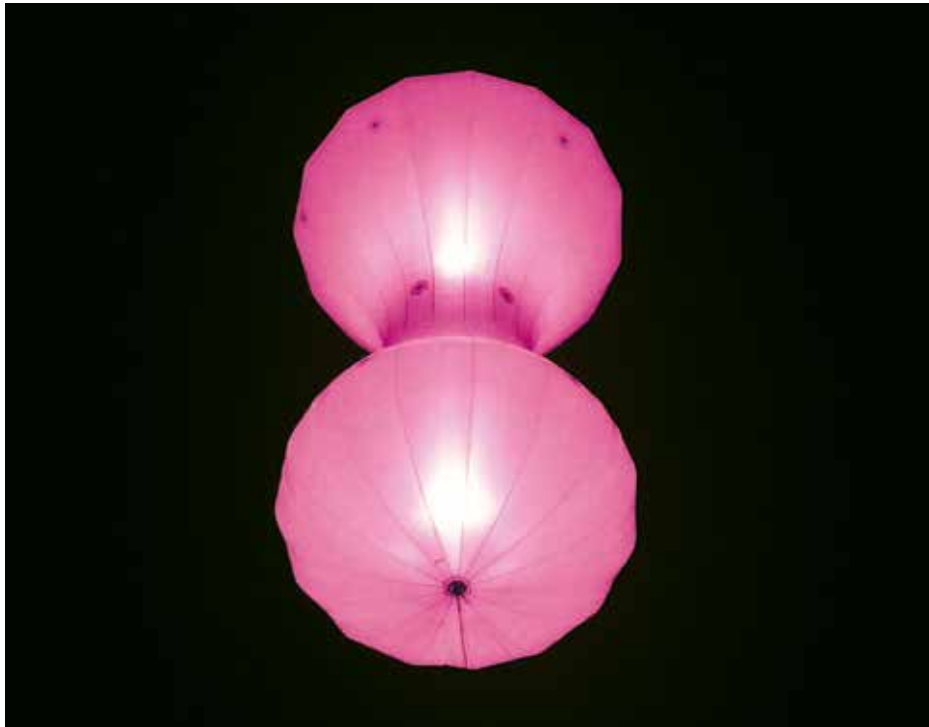

NEW

🔗 LIGHTING >event >twistair

AIRSTAR

SPIRIT OF FREEDOM

twistair range

main features

- > Rotating balloons
- > Helium or air-inflated
- > Balloons Indoor & outdoor use

why should you have the twistair range ?

A state-of-the-art twist technology: Airstar wants to always be at the edge of technology. The rotating system of the Twistair balloons is unique and it sets an extraordinary atmosphere.

A perfect range for renting jobs: Twistair balloons can easily be branded. The eye-catching twist technology enables a great brand awareness that puts logos in the spotlight.