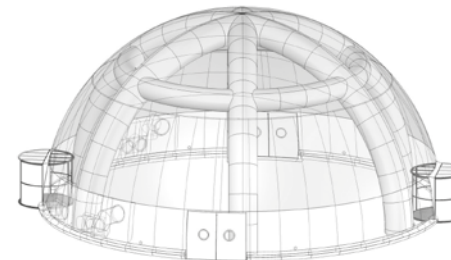

DOME
> mobile shelter

MAIN FEATURES

- 100% inflatable structure
- 3 sizes: 12 m, 18 m, 22 m
- Capacity: up to 500 guests
- Can be heated or air-cooled
- French ERP approval

STRENGTHS

- Airstar quality and know-how:** composed of an indoor structure (the Spid'Air) and an outdoor structure (the cupola)
- Easy to use:** quick set-up
½ day for up to 600 m² (6 500 sq.ft)
- Strength of the structure and materials:**
wind resistance up to 60 km/h
- Customisation:** 360° projection, different choices in the fabrics, vinyl graphics

DOME

> mobile shelter

	DOME 12 M	DOME 18 M	DOME 22 M
Dimensions			
Diameter	12 m / 40'	18 m / 60'	22 m / 72'
Height	6 m / 20'	9 m / 30'	11 m / 36'
Internal volume	450 m ³ / 15 900 ft ³	1 500 m ³ / 53 000 ft ³	2 800 m ³ / 98 900 ft ³
Surface	115 m ² / 1 240 sq.ft	255 m ² / 2 750 sq.ft	380 m ² / 4 100 sq.ft.

OUTSIDE VIEW

INSIDE VIEW

OPTIONS AND CUSTOMIZATION

- > Water ballast
- > LED colour panels with DMX control inside the Spid'Air
- > Vinyl graphics
- > Clear fabric walls
- > Up to 30m (100') diameter available on demand
- > Projections and lighting effects from inside or outside