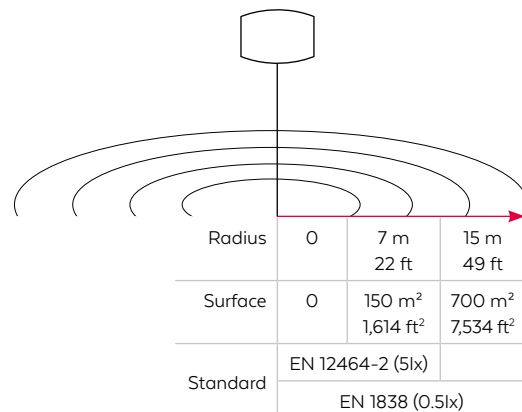

> 4 hours of battery life at 12 000 lumens

sirocco LED 12 000 lm

pro-pack version

dimensions and packaging

Envelope size	ø 60 cm / h 45 cm ø 23 in / h 17 in
Telescopic column height	up to 220 cm - 86 in
Net weight of the balloon	3 kg - 6,6 lbs
Pro-pack version (handle and wheels)	
Case dimensions	L 67 x w 51 x h 26 cm L 26 x w 20 x h 10 in
Content:	full set lighting balloon with telescopic column, 1 battery, 1 battery charger, 1 user manual, 1 repair kit
Net weight	20 kg - 44 lbs

lighting data

Open core area lighting requirement (EN 1838 standard)	700 m ² 7,534 ft ²
Very low risk area lighting requirement for safety and security (EN 12464-2 standard)	150 m ² 1,614 ft ²
Light under the balloon (2.5 m - 8 ft high)	200 lx - 18 fc
Maximum lumen	12 300 lm
Colour temperature: neutral	4 750 K

How to read the drawing: in a range of 15 m - 49 ft, being a surface of 700 m² - 7,534 ft², we guarantee a lighting in accordance with the EN 1838 standard.

technical data

Lamps	12 x 10 W LED			
Average LED life*	40 000 h			
Efficiency	100 lm/W			
Type of lamp holder	10 W LED COB			
Maximum power	125 W			
Available voltage	48 V DC			
Dimmable	100 %	66 %	33 %	flash mode
Battery lifetime	4 h	6 h	12 h	8 h
Restrike time	instant			
Power supply	battery 13Ah-lithium 48 V			
Envelopes options	multiple envelope colours, without reflector or with reverse reflector			