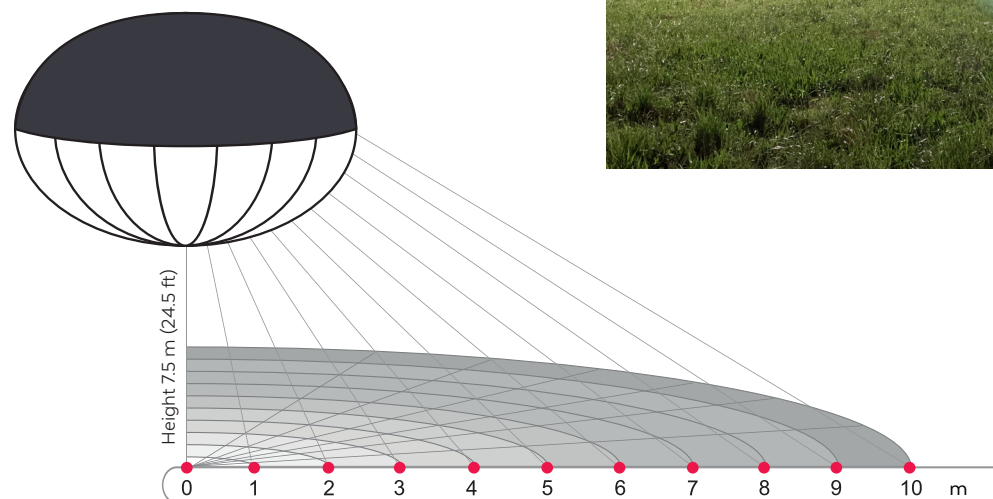

ELLIPSE 1600 W

NEW

96>98
CRI

RGBA
wWcW

2800 K
6500 K

Helium & Air

Technical data

Light source	LED RGBAwWcW
CCT	2800 K to 6500 K
CRI	96>98
TCLI	98+
LED lifetime	50,000 h
Power supply (PSU)	110-240 VAC | 50-60 Hz
Nb Power supply unit	2
Power supply dimensions	37 x 15 x 7 cm / 14 x 6 x 3 in
Power supply weight	5,7 kg / 12.5 lb
Power consumption	1600 W
IP Protection	IP65
Noise level	Noiseless
Mesh network balloons	100 m (109 yd) between each balloon

Envelope

Envelope dimensions	345 x 270 cm / 136 x 106 in
Volume	17.8 m³ / 628.6 ft³
Net weight of the balloon	12 kg / 26 lb
Certifications	CE, IP65

Light controls

- > via the **control panel on the product**
- > Remotely via the **Airstar Light app**
- > **DMX**
  - DMX profiles available for major control surfaces
  - 5-pin DMX connectors & **CRMX**

Airstar Light App

Control your balloons easily and remotely!

Control up to 250 balloons

8 light animations available

Packaging

Flight case
Dimensions: 120 x 60 x 74 cm
47 x 24 x 29 in
Transport gross weight: 68 kg (150 lb)

Included accessories

Guy rope set, skirt, 20 m extension, helium cylinder connection

Illumination

	0	1	2	3	4	5	6	7	8	9	10	
3200 K	219	219	207	186	160	132	107	87	70	57	45	lux
	20,3	20,3	19,2	17,3	14,8	12,3	9,9	8,1	6,5	5,3	4,2	fc
5600 K	239	239	226	202	174	146	118	95	76	62	50	lux
	22,2	22,2	21,0	18,8	16,2	13,6	11,0	8,8	7,1	5,7	4,6	fc